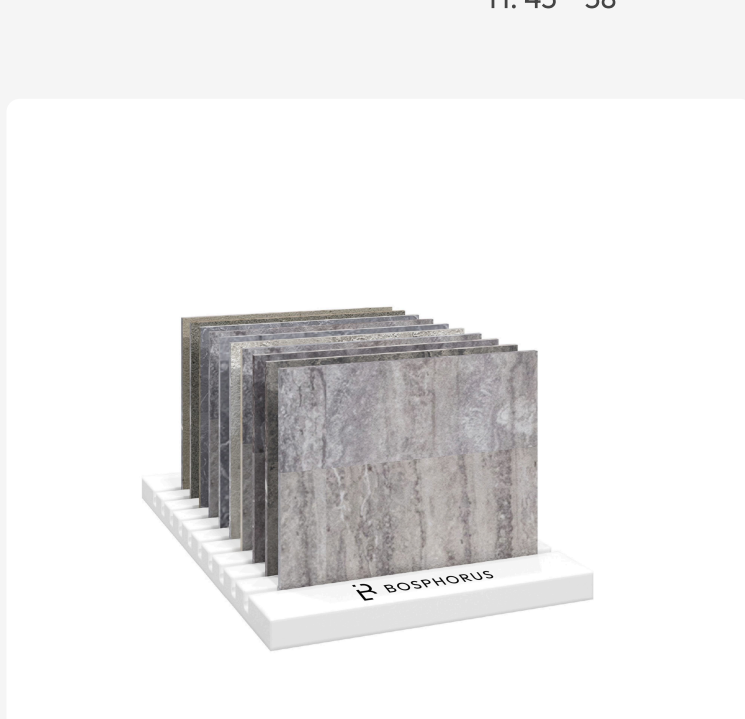

SIZE:
D:29" x W:35" x H:50"

Floor Display

SIZE:
D:32" x W:13" x H:58"

Floor Display

SIZE:
Size varies by series.
Approximately
D: 26"-30"
W: 24"-26"
H: 45"-58"

Tabletop Display

SIZE:
Size varies by series.
Approximately
D: 14"-24"
W: 13"-29"
H: 10"-24"

Tabletop Display

SIZE:
D:26" x W:30" x H:48"

Folding Display

SIZE:
D:48" x W:48" x H:52"