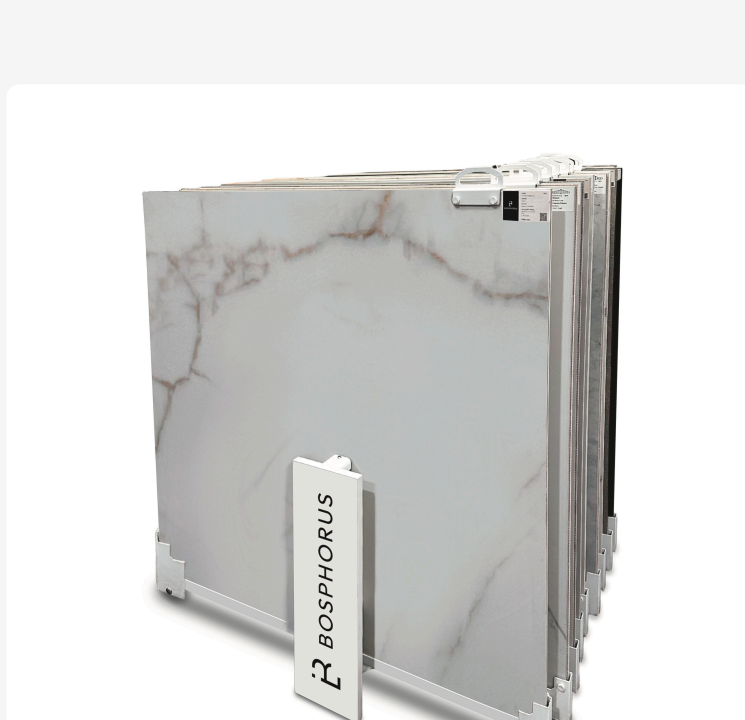

Showroom Display Options

Wing Rack Large

SIZE:
D:31" x W:120" x H:92"

Wing Rack Small

SIZE:
D:31" x W:52" x H:92"

Rotating Display

SIZE:
RADIUS 48" x H:66"

Sliding Display

SIZE:
D:29" x W:35" x H:50"

Floor Display

SIZE:
D:32" x W:13" x H:58"

Floor Display

SIZE:
Size varies by series.
Approximately
D: 26"-30"
W: 24"-26"
H: 45"-58"

Tabletop Display

SIZE:
Size varies by series.
Approximately
D: 14"-24"
W: 13"-29"
H: 10"-24"

Tabletop Display

SIZE:
D:26" x W:30" x H:48"

Folding Display

SIZE:
D:48" x W:48" x H:52"