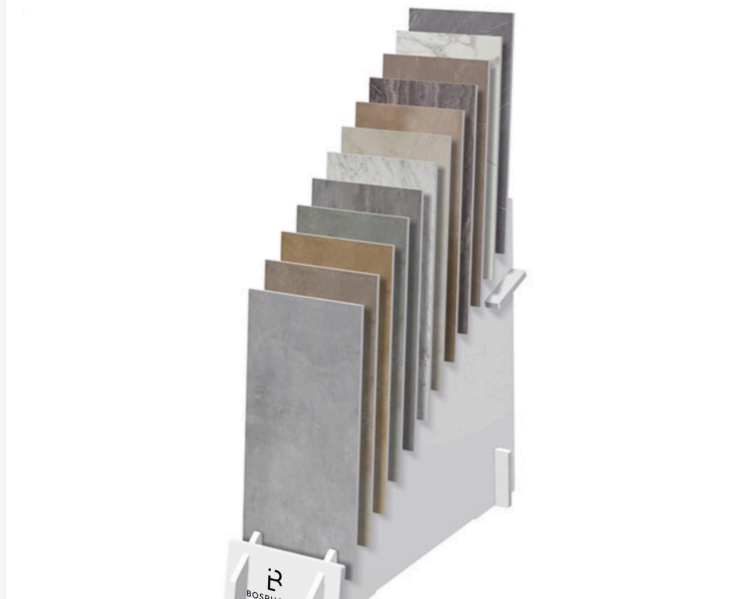

Showroom Display Options

Wing Rack Large

SIZE:
D:31" x W:120" x H:92"

Wing Rack Small

SIZE:
D:31" x W:52" x H:92"

Rotating Display

SIZE:
RADIUS 48" x H:66"

Sliding Display

SIZE:
D:29" x W:35" x H:50"

Floor Display

SIZE:
D:32" x W:13" x H:58"

Floor Display

SIZE:
Size varies by series.
Approximately
D: 26"-30"
W: 24"-26"
H: 45"-58"

Tabletop Display

SIZE:
Size varies by series.
Approximately
D: 14"-24"
W: 13"-29"
H: 10"-24"

Tabletop Display

SIZE:
D:26" x W:30" x H:48"

Folding Display

SIZE:
D:48" x W:48" x H:52"